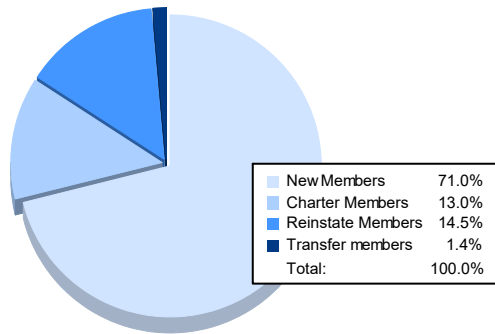

Year	New Clubs	Dropped Clubs	Gain/ Loss Clubs	New Members	Charter Members	Reinstate Members	Transfer Members	Total Member Added	Total Members Dropped	Gain/ Loss Members
2016-2017	0	1	-1	64	0	1	6	71	146	-75
2017-2018	0	4	-4	63	0	3	10	76	144	-68
2018-2019	0	0	0	75	1	5	9	90	107	-17
2019-2020	0	0	0	59	0	2	4	65	89	-24
2020-2021	0	1	-1	49	9	10	1	69	117	-48
<b>Average</b>	<b>0</b>	<b>1</b>	<b>-1</b>	<b>62</b>	<b>2</b>	<b>4</b>	<b>6</b>	<b>74</b>	<b>121</b>	<b>-46</b>

### Membership Composition June 2021 Cumulative